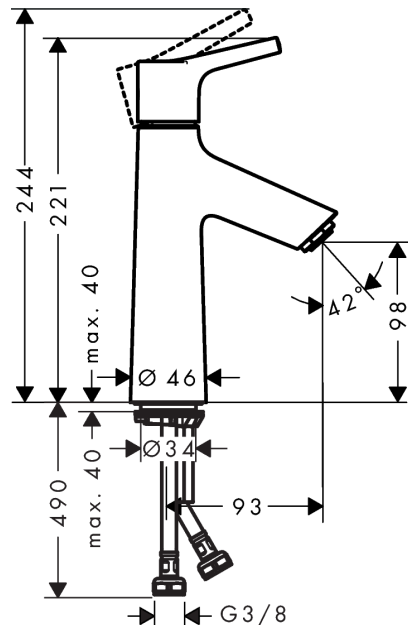

### Description

**product features**

- ComfortZone 100
- projection 93 mm
- spray type: normal spray
- maximum flow rate at 3 bar: 5 l/min
- ceramic cartridge
- temperature limitation adjustable
- suitable for continuous flow water heaters
- connection type: G 3/8 connections
- connection dimension: DN15
- cold water in middle position

### Scale drawing

### Flowchart

**Talis S**  
**Single lever basin mixer 100 CoolStart without waste set**  
 Surfaces: **Chrome** Article Number: **72023000**

**Exploded Drawing**

Year of production: >04/17

**Talis S****Single lever basin mixer 100 CoolStart without waste set**Surfaces: **Chrome** Article Number: **72023000****Spare part list**

Year of production: &gt;04/17

Pos.	Description	Article Number	Price	PU
1	-	92633000	-	1
2	screw cover	95704000	-	1
3	flange	92625000	-	1
4	nut	92627000	-	1
5	O-ring 27x1,5	92527000	-	1
6	cartridge, assy	97685000	-	1
7	seal	98865000	-	1
8	adapter for cartridge	92628000	-	1
9	adapter for cartridge	95975000	-	1
10	O-ring 23x2	98398000	-	1
11	aerator M24x1 (5 l/min)	13185000	-	1
12	screw M8 x 68	97736000	-	1
13	seal	97608000	-	1
14	fixing set	96016000	-	1
15	connection hose 600 mm M8x0,75 G3/8	96556000	-	1
16	O-ring 6,6x1,6	93019000	-	1