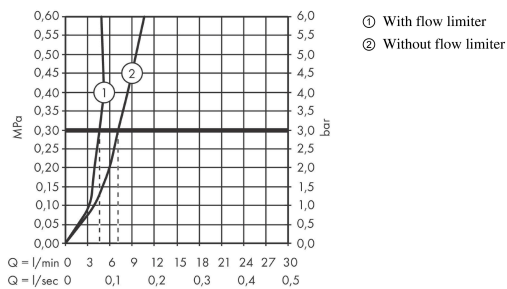

Talis S
Single lever basin mixer 100 CoolStart without waste set
Surfaces: **Chrome** Article Number: **72023000**

Description

product features

- ComfortZone 100
- projection 93 mm
- spray type: normal spray
- maximum flow rate at 3 bar: 5 l/min
- ceramic cartridge
- temperature limitation adjustable
- suitable for continuous flow water heaters
- connection type: G 3/8 connections
- connection dimension: DN15
- cold water in middle position

Technology

Product image

Scale drawing

Flowchart