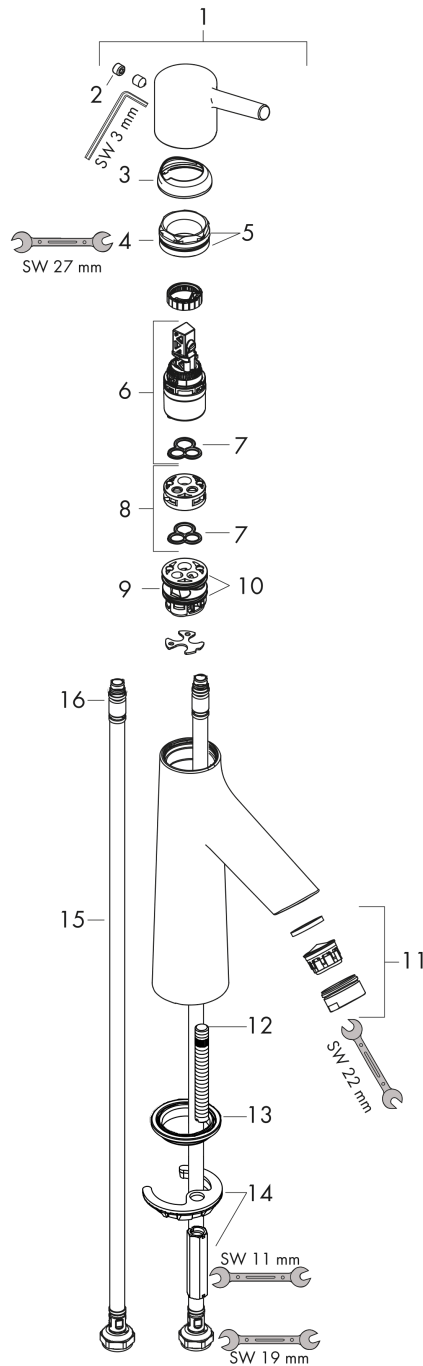

### Description

**product features**

- ComfortZone 100
- projection 93 mm
- spray type: normal spray
- maximum flow rate at 3 bar: 5 l/min
- ceramic cartridge
- temperature limitation adjustable
- suitable for continuous flow water heaters
- connection type: G 3/8 connections
- connection dimension: DN15
- cold water in middle position

### Scale drawing

### Flowchart

**Talis S**  
**Single lever basin mixer 100 CoolStart without waste set**  
 Surfaces: **Chrome** Article Number: **72023000**

**Exploded Drawing**

Year of production: >04/17

**Talis S****Single lever basin mixer 100 CoolStart without waste set**Surfaces: **Chrome** Article Number: **72023000****Spare part list**

Year of production: &gt;04/17

Pos.	Description	Article Number	Price	PU
1	-	92633000	-	1
2	screw cover	95704000	-	1
3	flange	92625000	-	1
4	nut	92627000	-	1
5	O-ring 27x1,5	92527000	-	1
6	cartridge, assy	97685000	-	1
7	seal	98865000	-	1
8	adapter for cartridge	92628000	-	1
9	adapter for cartridge	95975000	-	1
10	O-ring 23x2	98398000	-	1
11	aerator M24x1 (5 l/min)	13185000	-	1
12	screw M8 x 68	97736000	-	1
13	seal	97608000	-	1
14	fixing set	96016000	-	1
15	connection hose 600 mm M8x0,75 G3/8	96556000	-	1
16	O-ring 6,6x1,6	93019000	-	1